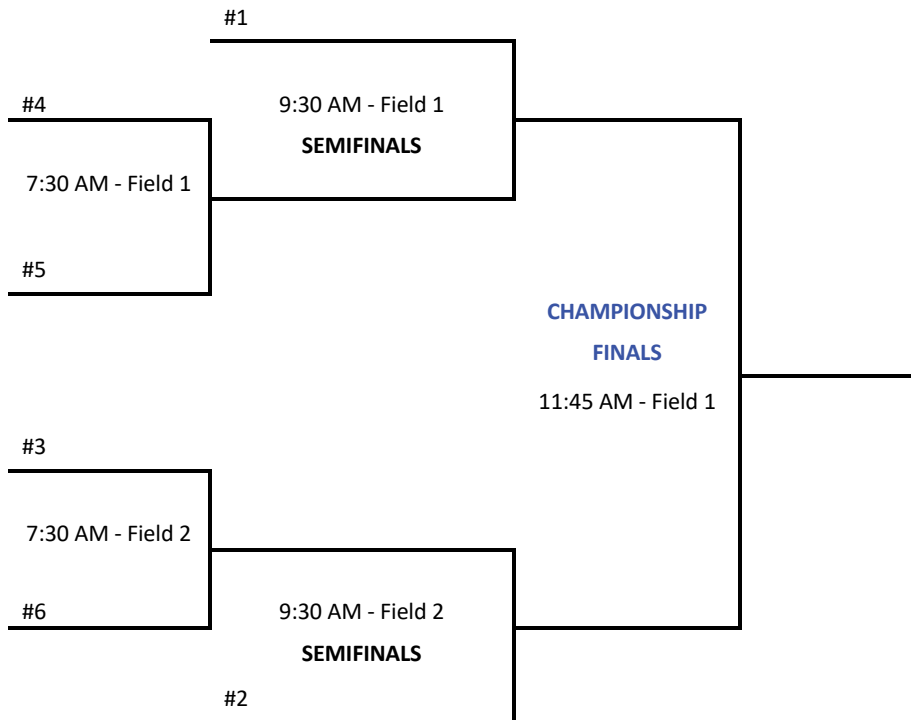

PLAYOFFS

all games streamed live

SUNDAY

LOCATION 1				
	Training Center Field 1		Training Center Field 2	
7:30 AM	#4	#5	#3	#6
8:30 AM	CC #4	CC #5	CC #3	CC #6
9:30 AM	#1	4/5 Winner	#2	3/6 Winner
10:30 AM	CC #1	CC 4/5 Winner	CC #2	CC 3/6 Winner

#1 and #2 have BYE (both tournaments)

11:30 AM - 11:45 AM WATER FIELDS

11:45 AM	CHAMPIONSHIP FINALS	CHALLENGE CUP FINALS

15-min quarters

CHAMPIONSHIP PLAYOFF BRACKET